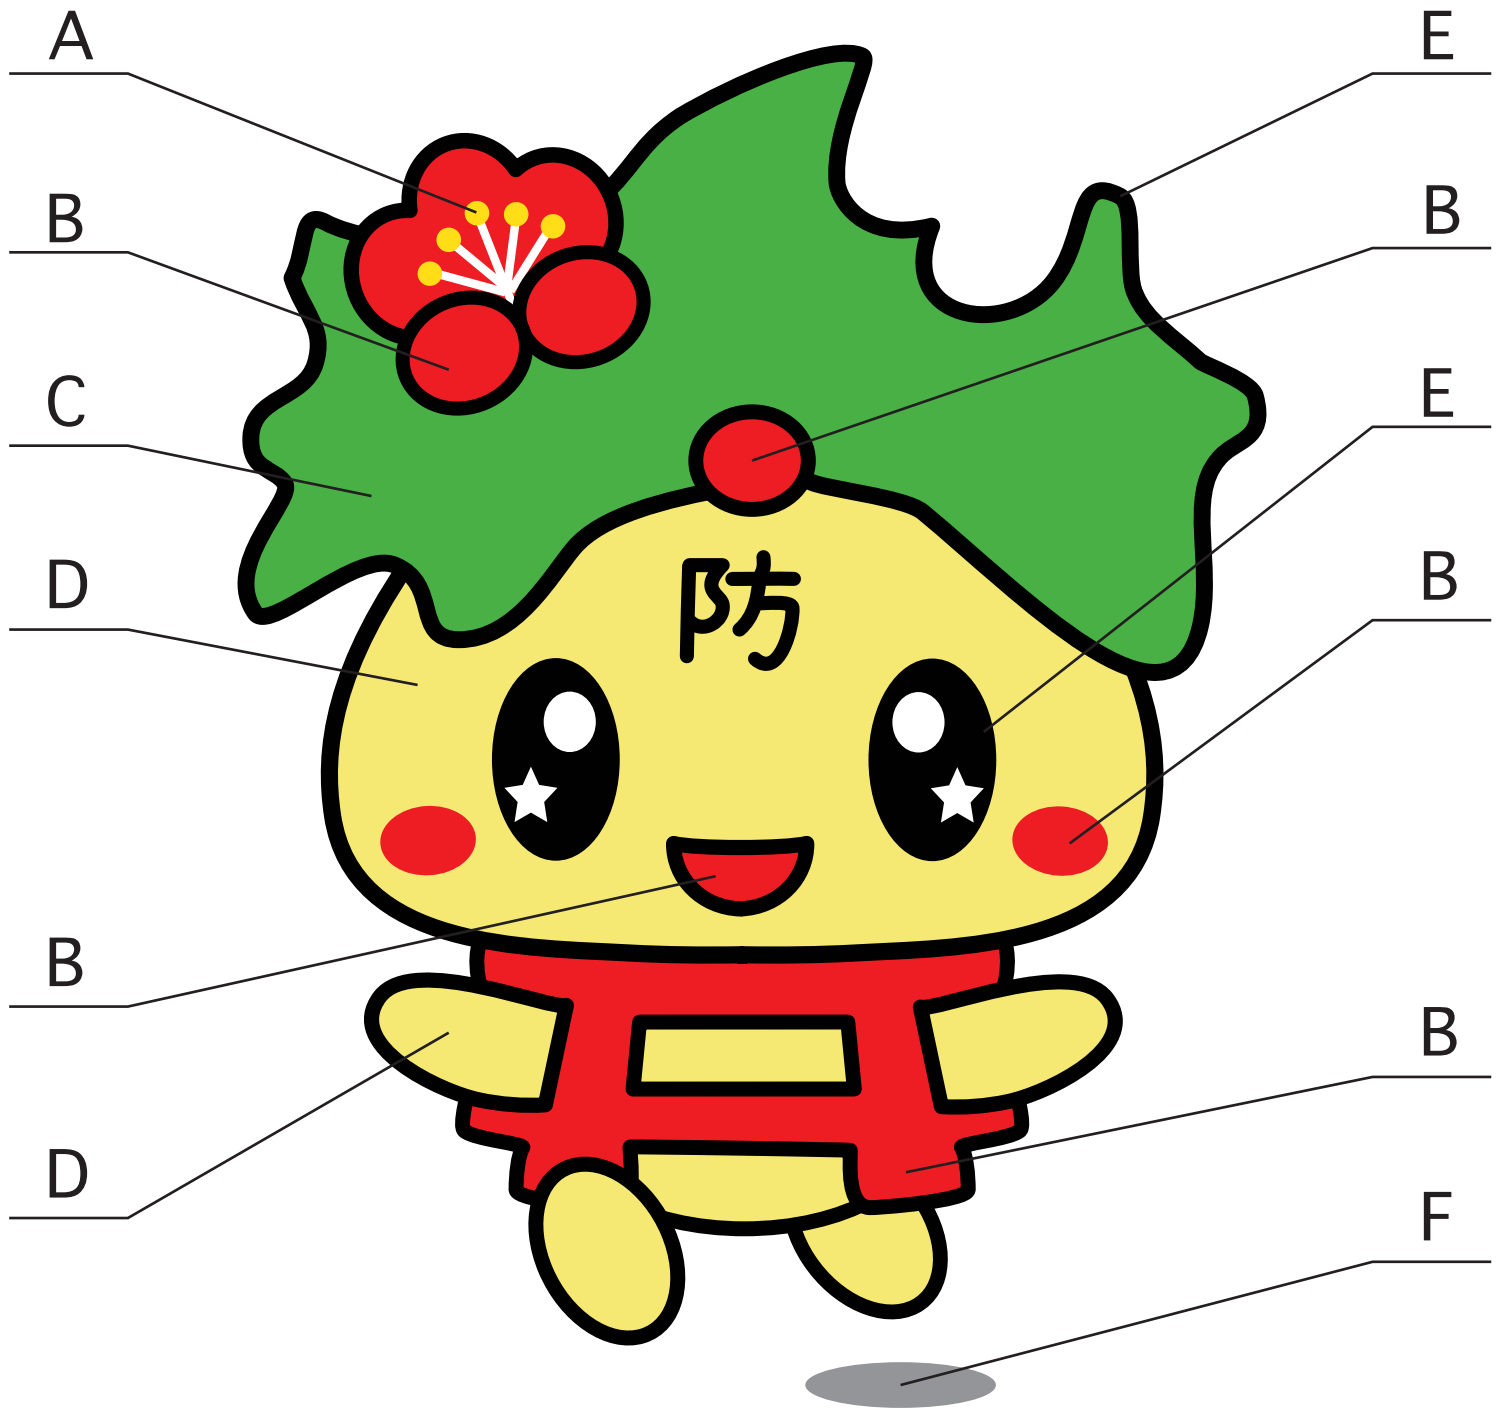

ぶっちーデザイン基本形の色指定

A  C0% M10% Y95% K0%

D  C0% M0% Y65% K5%

B  C0% M100% Y100% K0%

E  C40% M40% Y40% K100%

C  C70% M0% Y100% K5%

F  C0% M0% Y0% K50%